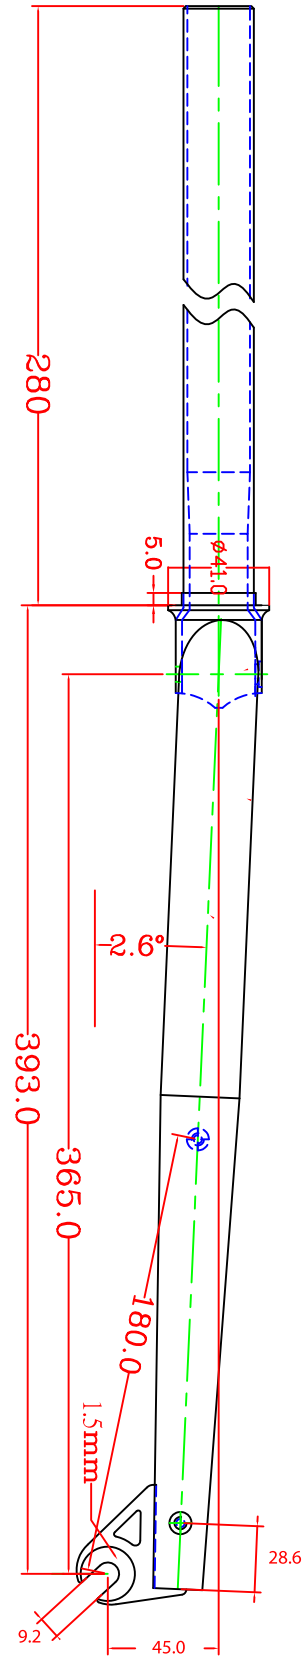

IDENTITI

FFX-45 700C Fixie Fork