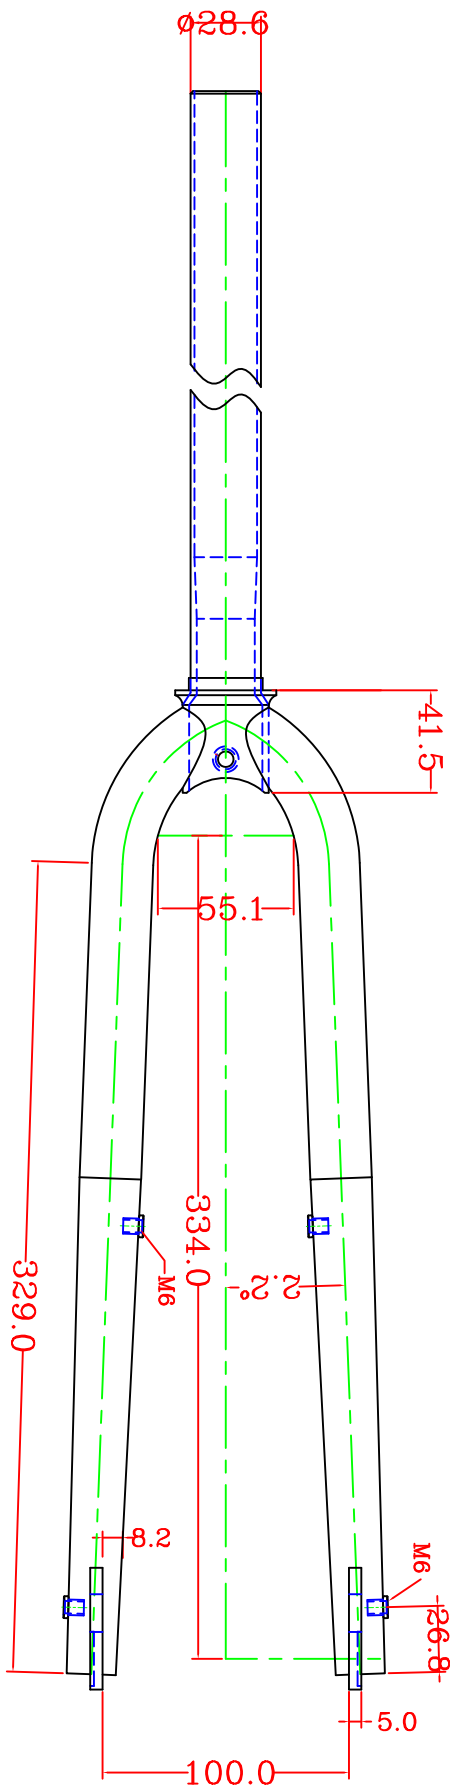

IDENTITI

FFX-45 700C Fixie Fork